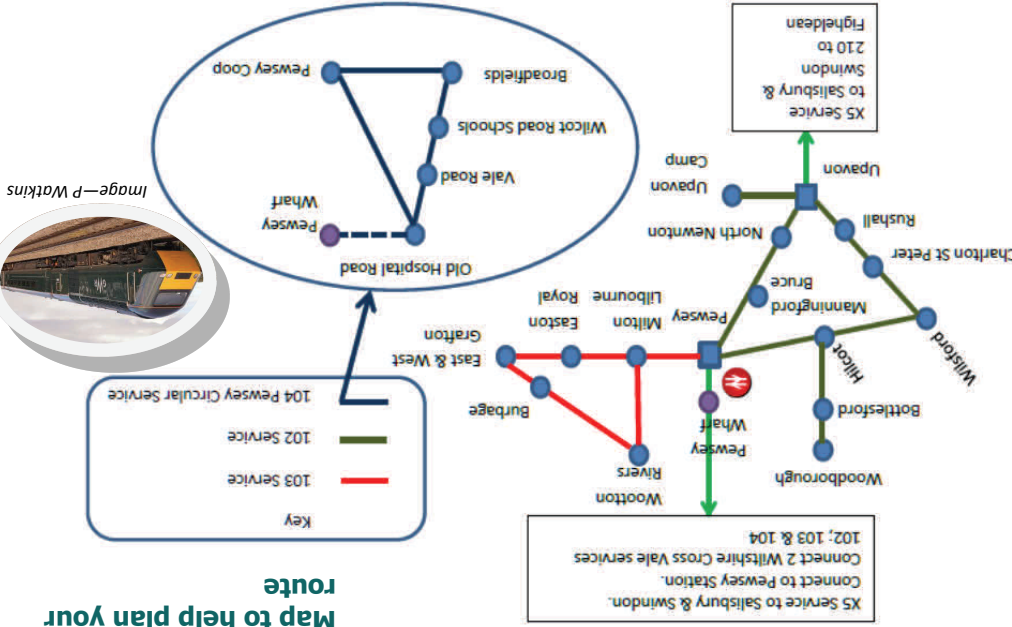

Use the map to find out which
 fare zone you live in or wish to
 travel to. Tickets are available
 from the driver when you
 board the bus and the cost of
 your travel in any one direction
 will depend on how many fare
 zones you travel through.

Vale of Pewsey fares are calculated using fare zones – shown here on the map.
 For a list of available Fare options see the back page.

Travel by zone

There are also onward
 connections with other bus
 services: X5 and 49.
 The Connect 2 Wiltshire 100
 and 101 service connects with
 the following trains at Pewsey
 Station Mon to Fri:-
 Eastbound: 0719; 0809; 1018;
 Westbound: 0808; 1243;
 1343; 1626; 1929 and 2122.
 On Saturdays:- Eastbound:
 0813 ; 1016 ; 1308 ; 1634 ;
 1845 and 2108. Westbound:
 0943; 1202; 1403; 1603; 1803;
 2007 and 2107.
 See the Pewsey to Devizes
 timetable for details about this
 service.

Fare Zones

Map to help plan your
 route

Onward Journeys

Service number	104	104	102	103	102	102
Pewsey Co-op	1005	1120	1255	1345	1505	1635
Broadfields	1010	1125	R	R	R	R
Wilcot Road	1014	1129	R	R	R	R
Vale Rd & Old Hospital Rd	1015	1130	R	R	R	R
Pewsey Wharf	#	--	--	R	--	--
Pewsey Co-op	1020	1138	--	--	--	--